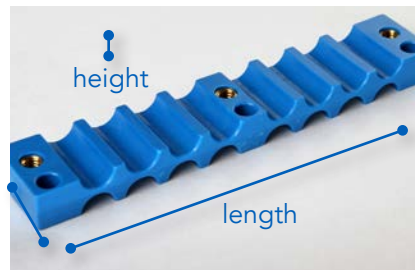

# MICRODUCT MOUNTING BRACKET

- Expandable modular system designed to organize multiple MicroDucts at termination
- Small and compact, requiring a minimum amount of mounting space; ideal for MDU installations
- Additional brackets can be added as needed; when ordering the Wall Mounting Plate Kit, please note you will also need to order a Top Mounting Bracket to complete the first row

### MOUNTING BRACKET: FULLY ASSEMBLED FIRST ROW

Order: (1) Wall Mounting Plate Kit which includes:  
One (1) Wall Plate + One (1) Base Mounting Bracket  
AND order (1) Top Mounting Bracket to complete first row.  
For each additional row of MicroDucts, order only  
One (1) Mounting Bracket per row of MicroDucts.

### WALL MOUNTING PLATE KIT

8" x 5.5" x 0.5" (l x w x h)

- Includes
- wall plate
  - base bracket
  - 3 screws

### TOP MOUNTING BRACKET

Secures each row of MicroDucts,  
includes 3 screws

8.5mm: 6.75" x 1.25" x 0.5"  
12.7mm: 6.75" x 1.25" x 0.5"  
16mm: 6.875" x 1.25" x 0.75"

- Includes
- top bracket
  - 3 screws