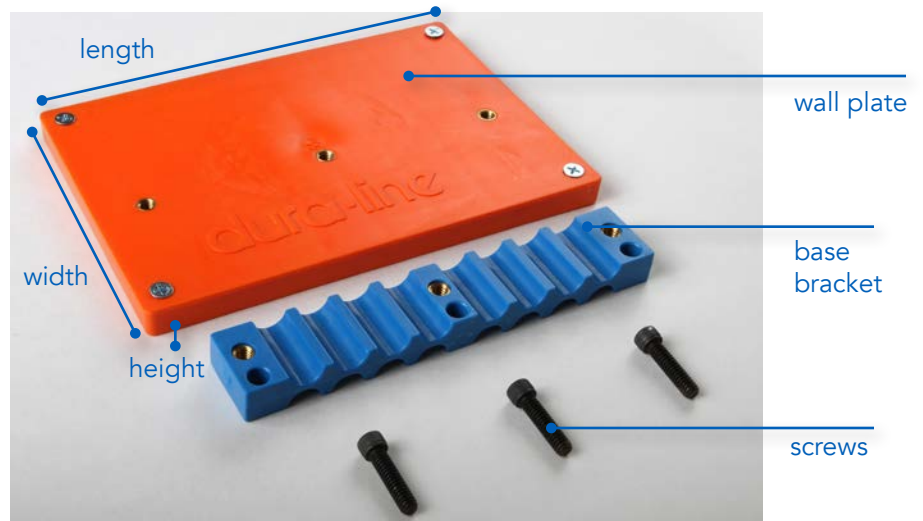

# MICRODUCT MOUNTING BRACKET

- Expandable modular system designed to organize multiple MicroDucts at termination
- Small and compact, requiring a minimum amount of mounting space; ideal for MDU installations
- Additional brackets can be added as needed; when ordering the Wall Mounting Plate Kit, please note you will also need to order a Top Mounting Bracket to complete the first row

### MOUNTING BRACKET: FULLY ASSEMBLED FIRST ROW

Order: (1) Wall Mounting Plate Kit which includes:  
One (1) Wall Plate + One (1) Base Mounting Bracket  
AND order (1) Top Mounting Bracket to complete first row.  
For each additional row of MicroDucts, order only  
One (1) Mounting Bracket per row of MicroDucts.

### WALL MOUNTING PLATE KIT

8" x 5.5" x 0.5" (l x w x h)

- Includes
- wall plate
  - base bracket
  - 3 screws

### TOP MOUNTING BRACKET

Secures each row of MicroDucts,  
includes 3 screws

8.5mm: 6.75" x 1.25" x 0.5"  
12.7mm: 6.75" x 1.25" x 0.5"  
16mm: 6.875" x 1.25" x 0.75"

- Includes
- top bracket
  - 3 screws