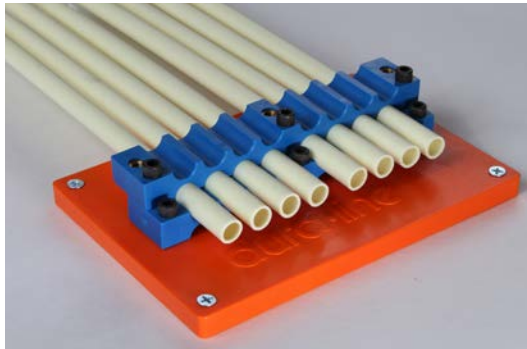

# MICRODUCT MOUNTING BRACKET

- Expandable modular system designed to organize multiple MicroDucts at termination
- Small and compact, requiring a minimum amount of mounting space; ideal for MDU installations
- Additional brackets can be added as needed; when ordering the Wall Mounting Plate Kit, please note you will also need to order a Top Mounting Bracket to complete the first row

### MOUNTING BRACKET: FULLY ASSEMBLED FIRST ROW

Order: (1) Wall Mounting Plate Kit which includes:  
One (1) Wall Plate + One (1) Base Mounting Bracket  
AND order (1) Top Mounting Bracket to complete first row.  
For each additional row of MicroDucts, order only  
One (1) Mounting Bracket per row of MicroDucts.

### WALL MOUNTING PLATE KIT

8" x 5.5" x 0.5" (l x w x h)

- Includes
- wall plate
  - base bracket
  - 3 screws

### TOP MOUNTING BRACKET

Secures each row of MicroDucts,  
includes 3 screws

8.5mm: 6.75" x 1.25" x 0.5"  
12.7mm: 6.75" x 1.25" x 0.5"  
16mm: 6.875" x 1.25" x 0.75"

- Includes
- top bracket
  - 3 screws