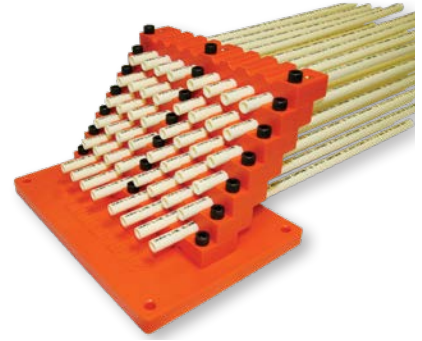

# MICRODUCT MOUNTING BRACKET

- Expandable modular system designed to organize multiple MicroDucts at termination
- Small and compact, requiring a minimum amount of mounting space; ideal for MDU installations
- Additional brackets can be added as needed; when ordering the Wall Mounting Plate Kit, please note you will also need to order a Top Mounting Bracket to complete the first row

### MOUNTING BRACKET: FULLY ASSEMBLED FIRST ROW

Order: (1) Wall Mounting Plate Kit which includes:  
One (1) Wall Plate + One (1) Base Mounting Bracket  
AND order (1) Top Mounting Bracket to complete first row.  
For each additional row of MicroDucts, order only  
One (1) Mounting Bracket per row of MicroDucts.

### WALL MOUNTING PLATE KIT

8" x 5.5" x 0.5" (l x w x h)

- Includes
- wall plate
  - base bracket
  - 3 screws

### TOP MOUNTING BRACKET

Secures each row of MicroDucts,  
includes 3 screws

8.5mm: 6.75" x 1.25" x 0.5"  
12.7mm: 6.75" x 1.25" x 0.5"  
16mm: 6.875" x 1.25" x 0.75"

- Includes
- top bracket
  - 3 screws